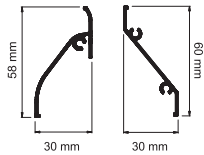

Oblon Decorative

Ref. 770220

Ref. 2749